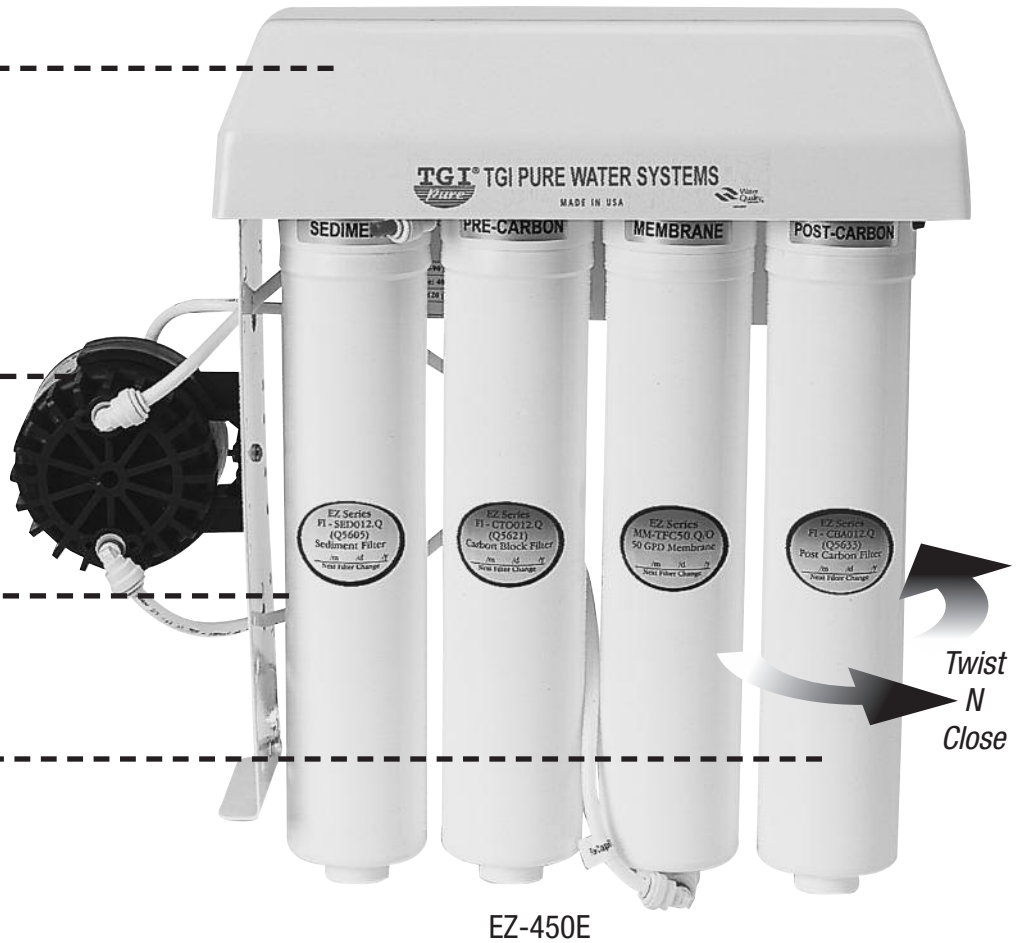

EZ Series Reverse Osmosis Water Systems

**EZ
Series**

Introducing the user friendly EZ Series

A unique under the sink home RO drinking water system.

From the people you trust and at an affordable price!

EZ features:

- No tools, no drip, sanitary filter change
- Easy to use drinking faucet
- Durable Storage tank
- Space saving design
- Aesthetically pleasing with fewer visible tubes

EZ-450

TOPWAY GLOBAL INC.

EZ Series Features

■ **Compact design** requires less space under the sink

■ Available with optional built-in **permeate pump** or booster pump (with side mount frame)

■ **Exclusive valve head** on the sediment cartridge automatically turns the supply water off when the body is disconnected from the valve head

■ **Filters and membrane change** are simple. A twist with no tools, no drips

Model Number	Description	Encapsulated membrane w/FV	Operating Pressure (psi)	Shipping Dimension (in)	Shipping Weight (lb)
EZ-450	4 stage premium RO	MM-TFC50.Q	50-75	17 x 17 x 19	20
EZ-450E	4 stage premium RO with permeate pump	MM-TFC50.Q	30-75	17 x 17 x 19	25
EZ-450P	4 stage premium RO with booster pump	MM-TFC50.Q	10-75	17 x 17 x 19	31